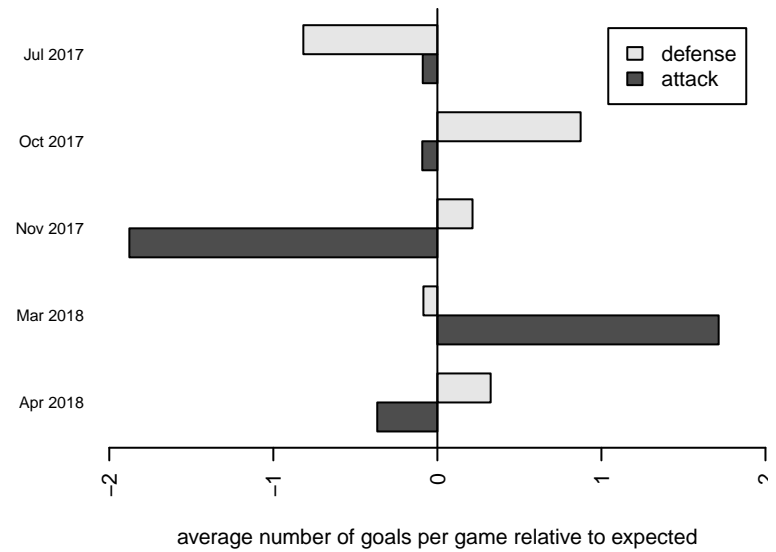

Performance relative to 13 month average