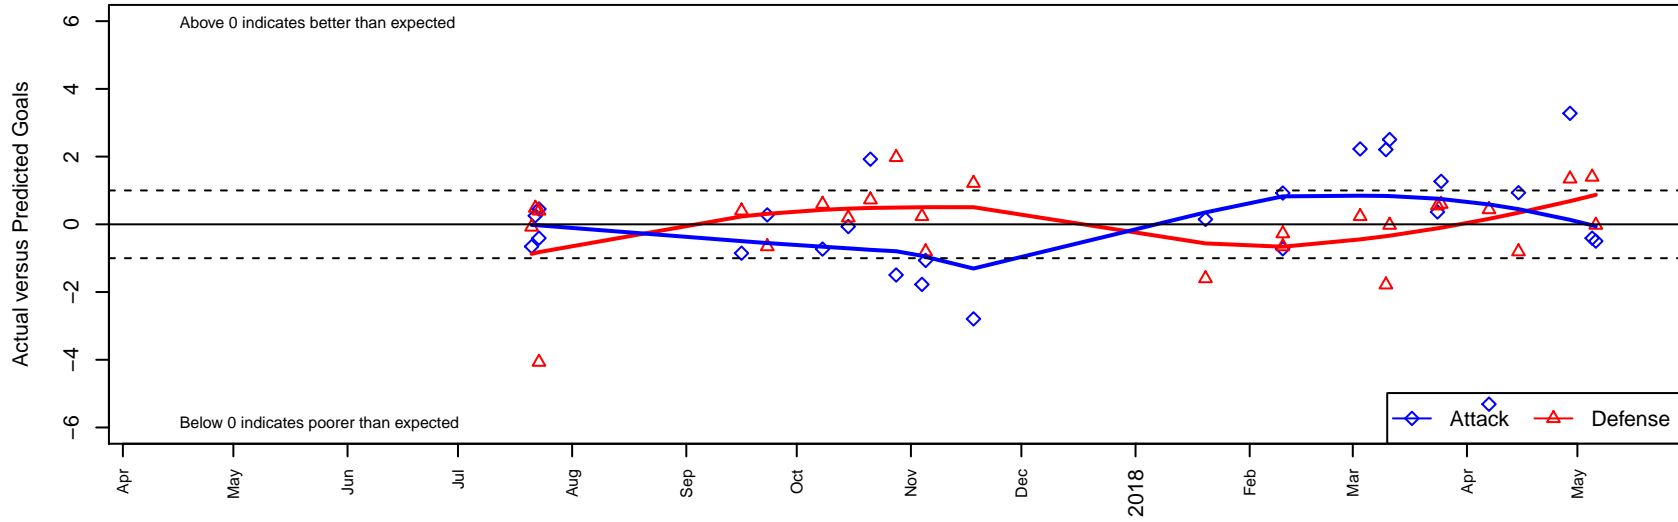

Crossfire Yakima A B05

Crossfire Yakima
 Yakima, WA
 B05 total strength=1006
 attack=2.46 defense=1.7
 fall league = RCL B05 Div 3
 notes= Sanchez 2016

alt names used:
 Crossfire Yakima –B05 A
 CROSSFIRE YAKIMA B05 (WA)
 Crossfire Yakima –B05 A

Venues played:
 2017 Nike Crossfire Challenge Gold Group U13
 2017 RCL B05 Div 3
 2017 WYS Presidents Cup B05 Division 2

Crossfire Yakima A B05
 Dots are actual minus expected GF (blue circles) and GA (red triangles).
 Blue line is smoothed change in attack strength. Red is smoothed change in defense strength.

**attack and defense variance (black dot)
relative to other teams
and top 10 in region**

**attack and defense rating
relative to others at age
and all opponents in last 13 months**

Performance relative to 13 month average