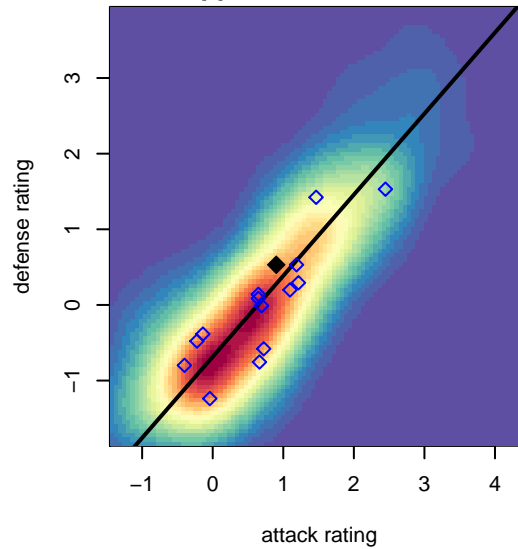

Crossfire Yakima A B05

Crossfire Yakima
 Yakima, WA
 B05 total strength=1006
 attack=2.46 defense=1.7
 fall league = RCL B05 Div 3
 notes= Sanchez 2016

alt names used:
 Crossfire Yakima –B05 A
 CROSSFIRE YAKIMA B05 (WA)
 Crossfire Yakima –B05 A

Venues played:
 2017 Nike Crossfire Challenge Gold Group U13
 2017 RCL B05 Div 3
 2017 WYS Presidents Cup B05 Division 2

Crossfire Yakima A B05
 Dots are actual minus expected GF (blue circles) and GA (red triangles).
 Blue line is smoothed change in attack strength. Red is smoothed change in defense strength.

**attack and defense variance (black dot)
relative to other teams
and top 10 in region**

**attack and defense rating
relative to others at age
and all opponents in last 13 months**

Performance relative to 13 month average