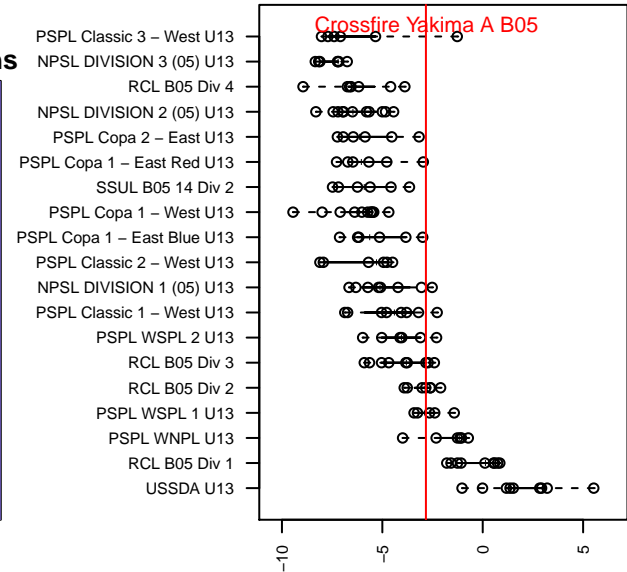

Crossfire Yakima A B05

Crossfire Yakima
 Yakima, WA
 B05 total strength=1006
 attack=2.46 defense=1.7
 fall league = RCL B05 Div 3
 notes= Sanchez 2016

alt names used:
 Crossfire Yakima –B05 A
 CROSSFIRE YAKIMA B05 (WA)
 Crossfire Yakima –B05 A

Venues played:
 2017 Nike Crossfire Challenge Gold Group U13
 2017 RCL B05 Div 3
 2017 WYS Presidents Cup B05 Division 2

Crossfire Yakima A B05
 Dots are actual minus expected GF (blue circles) and GA (red triangles).
 Blue line is smoothed change in attack strength. Red is smoothed change in defense strength.

**attack and defense variance (black dot)
relative to other teams
and top 10 in region**

**attack and defense rating
relative to others at age
and all opponents in last 13 months**

Performance relative to 13 month average