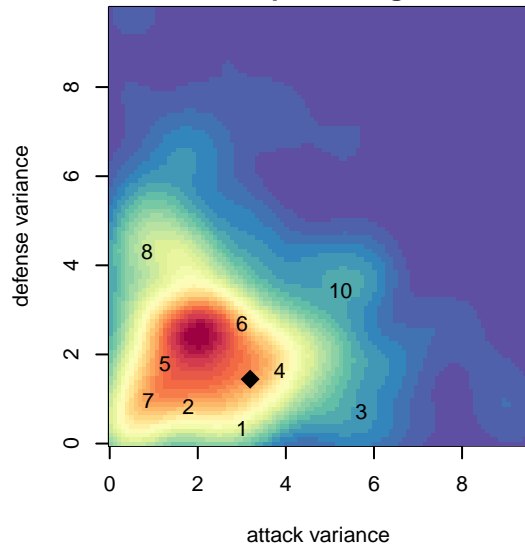

Crossfire Yakima A B05

Crossfire Yakima
 Yakima, WA
 B05 total strength=1006
 attack=2.46 defense=1.7
 fall league = RCL B05 Div 3
 notes= Sanchez 2016

alt names used:
 Crossfire Yakima –B05 A
 CROSSFIRE YAKIMA B05 (WA)
 Crossfire Yakima –B05 A

Venues played:
 2017 Nike Crossfire Challenge Gold Group U13
 2017 RCL B05 Div 3
 2017 WYS Presidents Cup B05 Division 2

Crossfire Yakima A B05
 Dots are actual minus expected GF (blue circles) and GA (red triangles).
 Blue line is smoothed change in attack strength. Red is smoothed change in defense strength.

**attack and defense variance (black dot)
relative to other teams
and top 10 in region**

**attack and defense rating
relative to others at age
and all opponents in last 13 months**

Performance relative to 13 month average