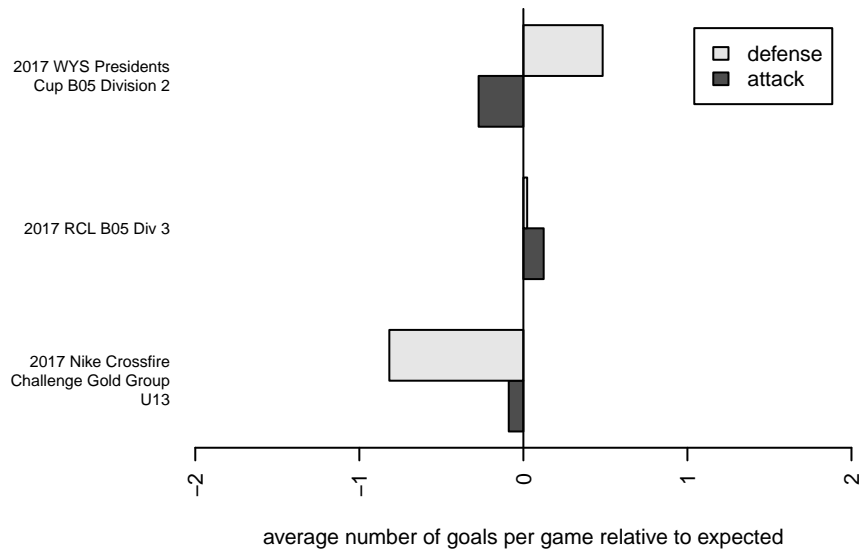

Crossfire Yakima A B05

Crossfire Yakima
 Yakima, WA
 B05 total strength=1006
 attack=2.46 defense=1.7
 fall league = RCL B05 Div 3
 notes= Sanchez 2016

alt names used:
 Crossfire Yakima –B05 A
 CROSSFIRE YAKIMA B05 (WA)
 Crossfire Yakima –B05 A

Venues played:
 2017 Nike Crossfire Challenge Gold Group U13
 2017 RCL B05 Div 3
 2017 WYS Presidents Cup B05 Division 2

Crossfire Yakima A B05
 Dots are actual minus expected GF (blue circles) and GA (red triangles).
 Blue line is smoothed change in attack strength. Red is smoothed change in defense strength.

**attack and defense variance (black dot)
relative to other teams
and top 10 in region**

**attack and defense rating
relative to others at age
and all opponents in last 13 months**

Performance relative to 13 month average